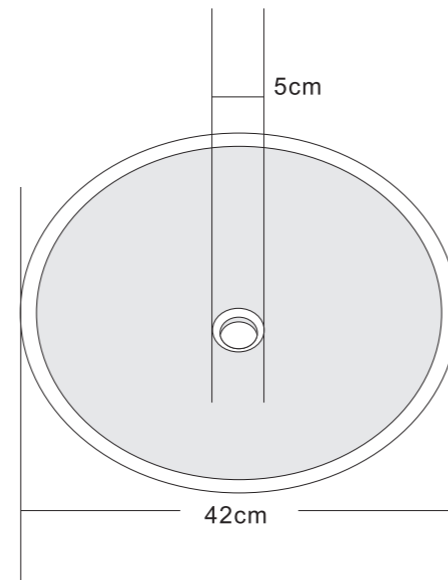

Wash basin

NATURAL AND LUXURY