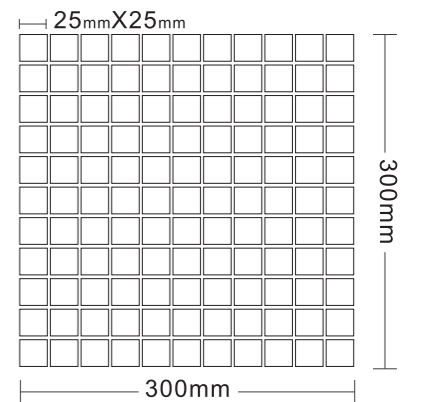

Swimming pool mosaic

POOL GLASS

BRIGHT COLORS

Simple Blue Glass Mosaic, Simple And Clear, Such As The Combination Of Sky And Sea, Freedom And Leisure. Interwoven with three kinds of blue, eternal symbol, random and orderly arrangement, rounded corners, simple design without losing the atmosphere.