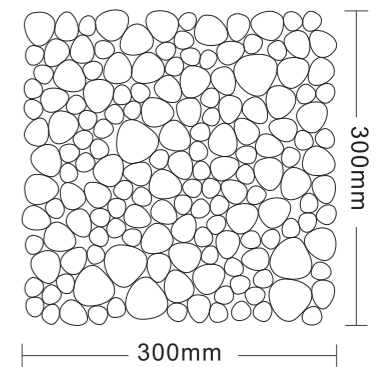

# Ceramic Mosaic

**Ns86444**  
Chip Size(mm):23X26  
Sheet Size(mm):260X300

**Mt83000**  
Chip Size(mm):51X59  
Sheet Size(mm):284X324

**GOOD QUALITY  
GOOD CHOICE**

Ceramic Mosaic Not Only Retains The Simplicity And Weight Of Pottery, But Also Lacks The Delicate Moistness Of Porcelain. The Two Points Lie In The Cultural Connotation Behind It.

# Ceramic mosaic

**GTP31000+L83000**  
Chip Size(mm):95X95+25X25  
Sheet Size(mm):300X300

**NX31000+WN31000**  
Chip Size(mm):56X56+23X23  
Sheet Size(mm):295X295

**NX31000+WN83000**  
Chip Size(mm):56X56+23X23  
Sheet Size(mm):295X295

**Mt68222**  
Chip Size(mm):51X59  
Sheet Size(mm):284X324

**WB56622**  
Chip Size(mm):48X48  
Sheet Size(mm):305X305

**Wb535333**  
Chip Size(mm):48X48  
Sheet Size(mm):305X305

**QR62000**  
Chip Size(mm):48X70  
Sheet Size(mm):252X290

**QR61000+QR73000**  
Chip Size(mm):48X70  
Sheet Size(mm):252X290

**DA31000/DA40015**  
Chip Size(mm):78X74  
Sheet Size(mm):246X280

**GOOD QUALITY  
GOOD CHOICE**

Ceramic Mosaic Not Only Retains The Simplicity And Weight Of Pottery, But Also Lacks The Delicate Moistness Of Porcelain. The Two Points Lie In The Cultural Connotation Behind It.