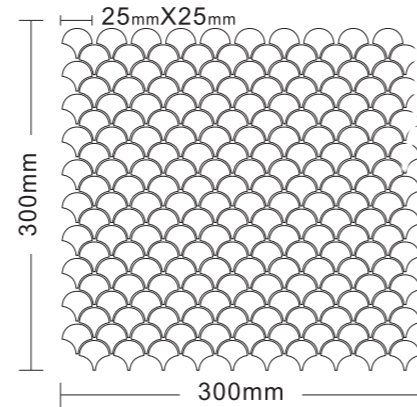

## Size(mm)

|             |  |           |  |
|-------------|--|-----------|--|
| 405X405     |  | 405X202.5 |  |
| 202.5X202.5 |  | 405X405   |  |
| 202.5X202.5 |  |           |  |
| 610X405     |  |           |  |

# Wood mosaic

MWD591506  
Sheet Size(mm):300X300

MWD591504  
Sheet Size(mm):300X300

MWD591505  
Sheet Size(mm):300X300

MWD591512  
Sheet Size(mm):300X300

MWD592107  
Sheet Size(mm):300X300

MWD592104  
Sheet Size(mm):300X300

MWD592111  
Sheet Size(mm):300X300

MWDS92112  
Sheet Size(mm):300X300

MWD592102  
Sheet Size(mm):290X300

MOTHER OF PEARL  
MOSAIC

# Mother of pearl

**GOOD QUALITY  
GOOD CHOICE**

Craftsmen With Years Of Experience In  
Technology, Grind-ing, Engraving Processing,  
To Show A Piece Of Art In The World.

**MWD592111**  
Chip Size(mm):25X25  
Sheet Size(mm):300X300