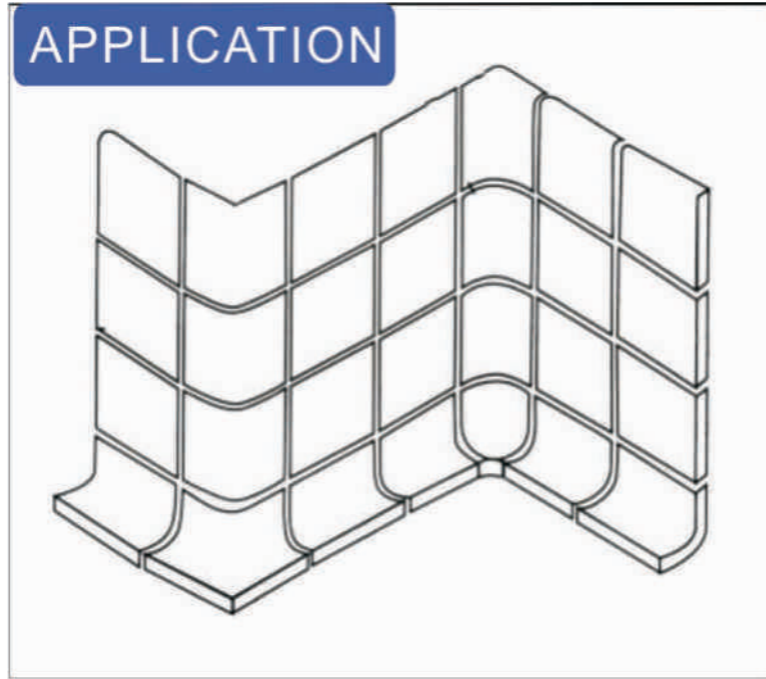

# Swimming pool mosaic

POSITIVE

BACK

APPLICATION

SP-ACS351760 Chip Size(mm):24X24X24  
 SP-ACS352760  
 SP-ACS353760 Chip Size(mm):48X48X48  
 SP-ACS354760  
 SP-ACS355760 Chip Size(mm):48X48X 48  
 SP-ACS356760